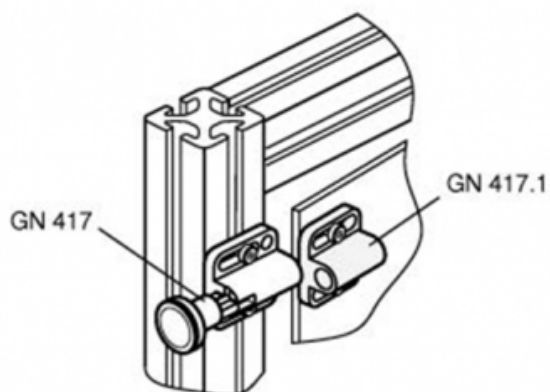

Article number: 2041716

Description: E+G Locators GN 417.1-6-ST-SW

## Measures

b1	= 32	k2 = 5.5
b2	= 27.5	k3 = 16.5
b3	= 10	
b4-0,2	= 5.4	
d	= 6	
h1	= 10.5	
h2	= 5.6	
k1+-0,05	= 21	