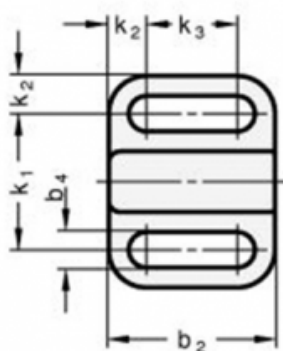

Article number: 2041716

Description: E+G Locators GN 417.1-6-ST-SW

## Measures

b1	= 32	k2 = 5.5
b2	= 27.5	k3 = 16.5
b3	= 10	
b4-0,2	= 5.4	
d	= 6	
h1	= 10.5	
h2	= 5.6	
k1+-0,05	= 21	